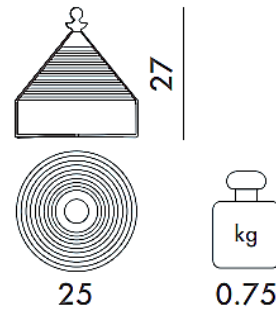

Trullo

A functional and refined table featuring rigorous geometric design, the perfect companion for days spent in the open air, thanks to its special outdoor finishes.

Brand: **KARTELL**
Item type: Centerpiece
Item code: 1550/CF
Designer: Fabio Novembre
Color: Crystal Fume
Dimension: Ø25 x 27 cm